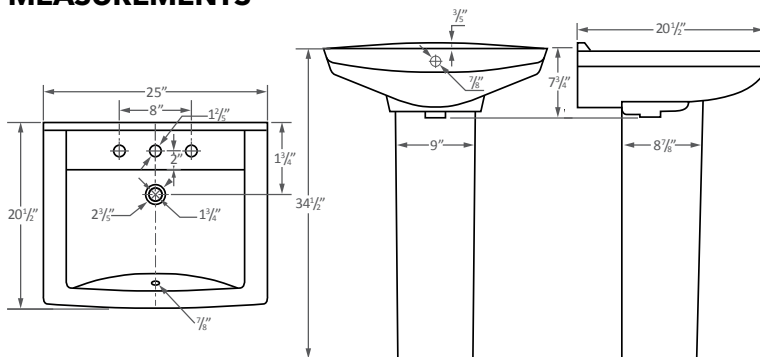

### FEATURES & SPECIFICATIONS

- Vitreous China pedestal lavatory sink
- Front overflow
- White glaze finish
- Precast for 8" centerset, three hole faucet
- Mounting hardware included

**Materials:** Vitreous China **Finish Color:** White

### MEASUREMENTS