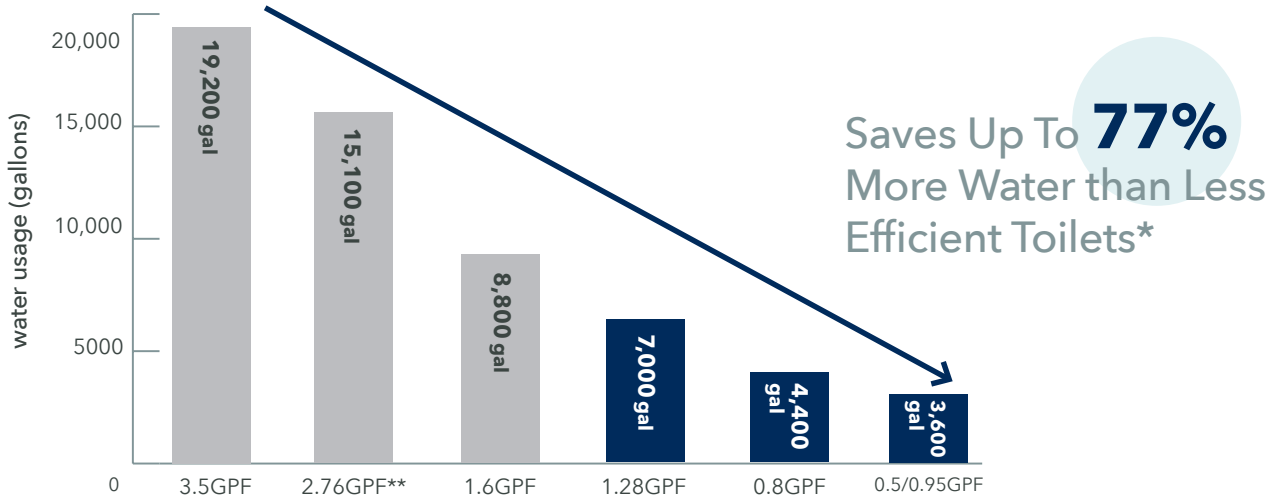

## ADA HEIGHT

DESCRIPTION	LEFT COMBO SKU	RIGHT COMBO SKU
Shadow 0.8 GPF Round ADA 12" Rough-In	C33.200.01	C33.201.01
Shadow 0.8 GPF Elongated ADA 12" Rough-In	C33.300.01	C33.301.01

*\*Annual savings for toilets with Stealth Technology based on 3 person household, 5 flushes per person per day.*