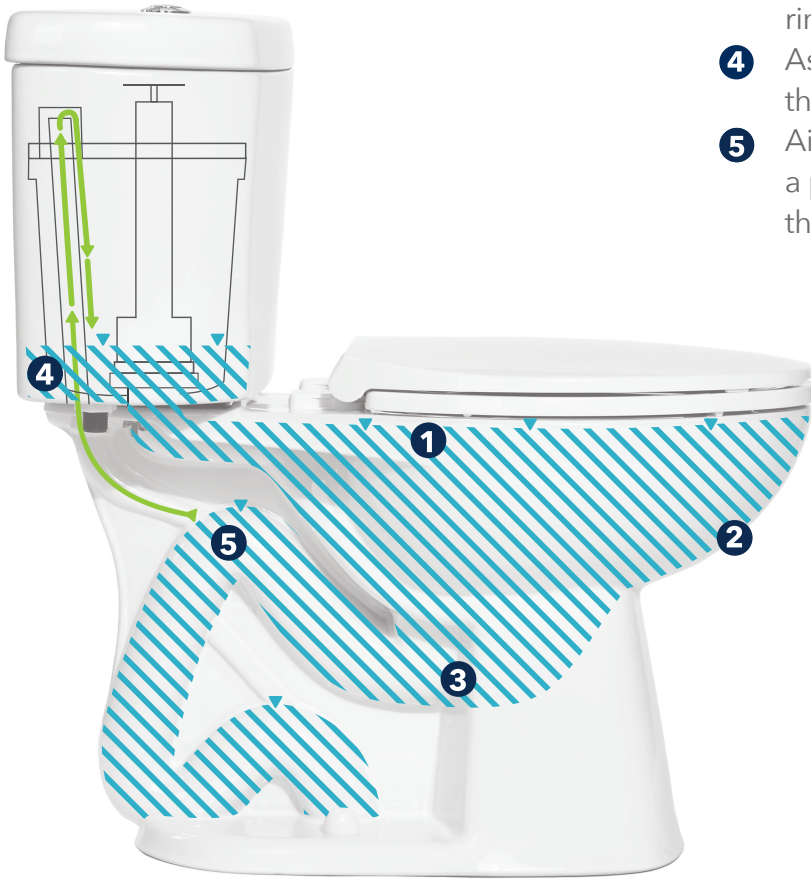

### Before the flush...

- 1 Water begins to refill the inner chamber and the tank surrounding it.
- 2 As water fills the inner chamber, it pushes air into an air transfer tube.
- 3 Air leaves the transfer tube and pressurizes the trapway.
- 4 Air pressure exerted on the "bowl side" of the trapway creates a larger water surface.

## BENEFITS OF STEALTH TECHNOLOGY®

- Extra Large Water Spot
- Superior Flush Performance - MaP Premium Rated
- Powerful Vacuum-Assist Flush and 360° Wash Cleans Bowl with Every Flush
- Custom 400A Fluidmaster® Fills from the Bottom Up for a Quiet Refill

### During the flush...

- 1 When the flush button is pressed, water leaving the tank forces water through the openings in the side and front of the bowl rim.
- 2 Water leaves the tank and enters the bowl with high velocity.
- 3 Water flows down through the bowl, thoroughly rinsing the surface.
- 4 As water leaves the inner chamber, it pulls air from the trapway into the transfer tube.
- 5 Air leaving the trapway creates a vacuum, exerting a pull that accelerates the force of water flowing through the trapway.